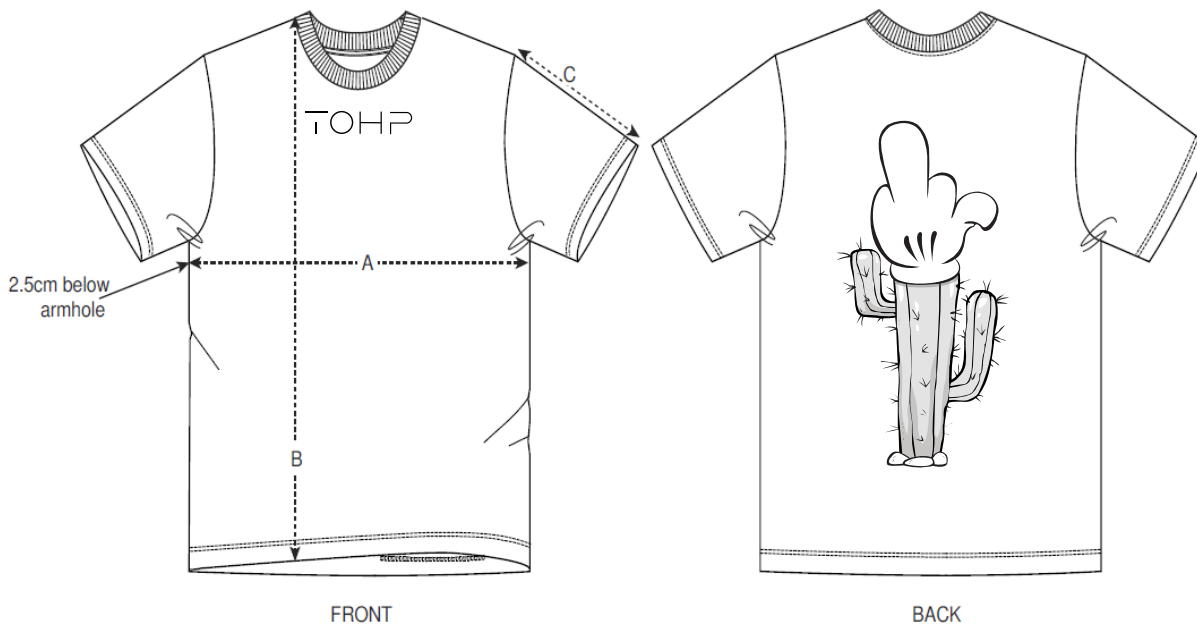

ECHEVERIA ELEGANS

SIZES	S	M	L	XL
A Half Chest	51	54	57	60
B Body Length	78	80	82	84
C Sleeve Length	21.5	21.5	22.5	22.5

T-MOON STARS

SIZES		S	M	L	XL
A	Half Chest	49	52	55	58
B	Body Length	69.5	71.5	73.5	75.5
C	Sleeve Length	20.5	20.5	21.5	21.5

SAGUARO

SIZES		XS	S	M	L	XL
A	Half Chest	51.5	54.5	57.5	60.5	63.5
B	Body Length	64	67.5	71	73	75
C	Sleeve Length	21	22	23	24	24

T-SHIRT DONNA

SIZES		XS	S	M	L
A	Half Chest	42	44.5	47.5	50.5
B	Body Length	62	64	66	68
C	Sleeve Length	16	16	17	17