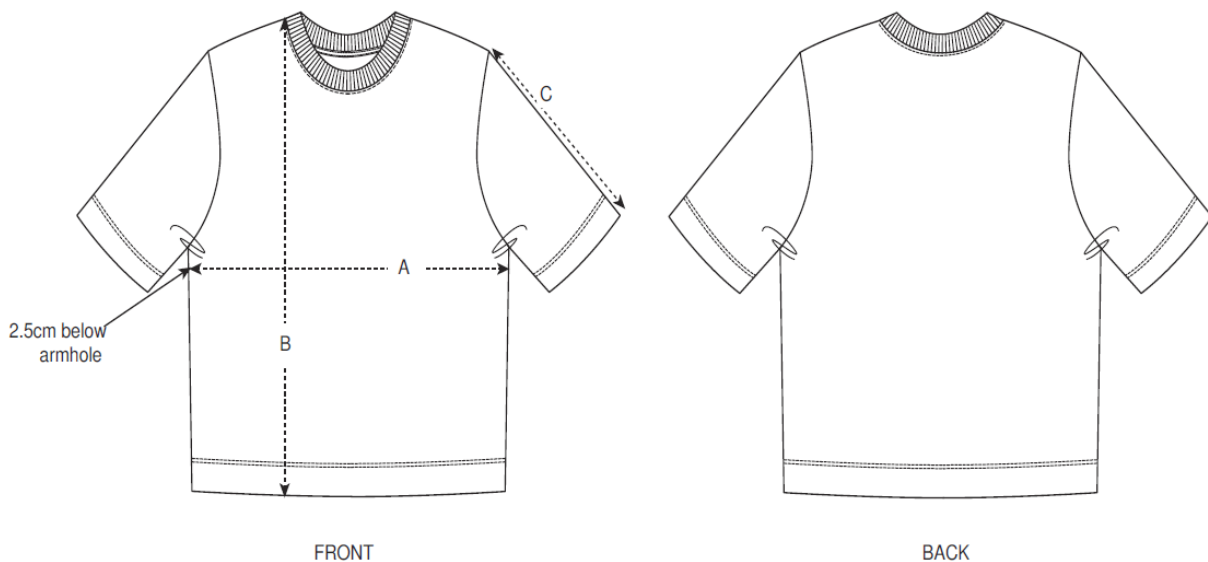

GUIDA ALLE TAGLIE

FELPE CON CAPPuccio

SIZES	XXS	XS	S	M	L	XL	XXL
A Half Chest	46.5	49	51.5	54	57	60	63
B Body Length	63	65	68	72	74	76	78
C Sleeve Length	60.5	61.5	64	65.5	67	68.5	70

OPUNTIA

SIZES	XXS	XS	S	M	L	XL
A Half Chest	45	47	50	53	56	59
B Body Length	64	66	69	72	74	76
C Sleeve Length	18.5	19	20	21	22	22

SEDUM

SIZES	XXS	XS	S	M	L	XL
A Half Chest	52	54.5	57	60	63	66
B Body Length	62	64	66	70	73	75
C Sleeve Length	11	11.5	12	14	16	17.5

T-FRING

SIZES	XS	S	M	L	XL
A Half Chest	50	52.5	55.5	58.5	61.5
B Body Length	60	62	64	66	67
C Sleeve Length	29	30	31	31	32

ECHEVERIA ELEGANS

SIZES	S	M	L	XL
A Half Chest	51	54	57	60
B Body Length	78	80	82	84
C Sleeve Length	21.5	21.5	22.5	22.5

T-MOON STARS

SIZES		S	M	L	XL
A	Half Chest	49	52	55	58
B	Body Length	69.5	71.5	73.5	75.5
C	Sleeve Length	20.5	20.5	21.5	21.5

SAGUARO

SIZES		XS	S	M	L	XL
A	Half Chest	51.5	54.5	57.5	60.5	63.5
B	Body Length	64	67.5	71	73	75
C	Sleeve Length	21	22	23	24	24

T-SHIRT DONNA

SIZES		XS	S	M	L
A	Half Chest	42	44.5	47.5	50.5
B	Body Length	62	64	66	68
C	Sleeve Length	16	16	17	17