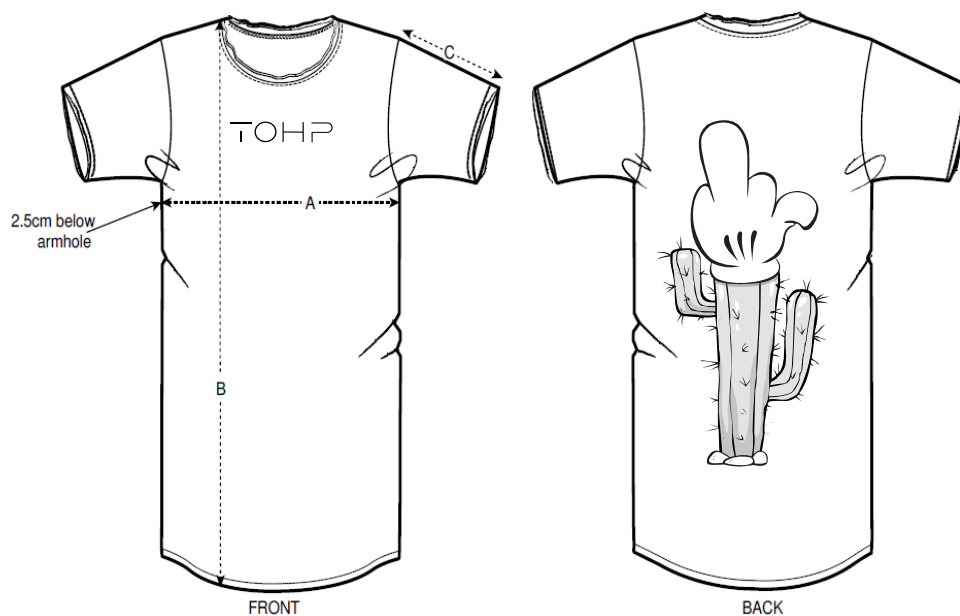

GUIDA ALLE TAGLIE

FELPE CON CAPPuccio

SIZES	XXS	XS	S	M	L	XL	XXL
A Half Chest	46.5	49	51.5	54	57	60	63
B Body Length	63	65	68	72	74	76	78
C Sleeve Length	60.5	61.5	64	65.5	67	68.5	70

OPUNTIA

SIZES	XXS	XS	S	M	L	XL
A Half Chest	45	47	50	53	56	59
B Body Length	64	66	69	72	74	76
C Sleeve Length	18.5	19	20	21	22	22

SEDUM

SIZES	XXS	XS	S	M	L	XL
A Half Chest	52	54.5	57	60	63	66
B Body Length	62	64	66	70	73	75
C Sleeve Length	11	11.5	12	14	16	17.5

T-FRING

SIZES	XS	S	M	L	XL
A Half Chest	50	52.5	55.5	58.5	61.5
B Body Length	60	62	64	66	67
C Sleeve Length	29	30	31	31	32

ECHEVERIA ELEGANS

SIZES	S	M	L	XL
A Half Chest	51	54	57	60
B Body Length	78	80	82	84
C Sleeve Length	21.5	21.5	22.5	22.5

T-MOON STARS

SIZES		S	M	L	XL
A	Half Chest	49	52	55	58
B	Body Length	69.5	71.5	73.5	75.5
C	Sleeve Length	20.5	20.5	21.5	21.5

SAGUARO

SIZES		XS	S	M	L	XL
A	Half Chest	51.5	54.5	57.5	60.5	63.5
B	Body Length	64	67.5	71	73	75
C	Sleeve Length	21	22	23	24	24

T-SHIRT DONNA

SIZES		XS	S	M	L
A	Half Chest	42	44.5	47.5	50.5
B	Body Length	62	64	66	68
C	Sleeve Length	16	16	17	17