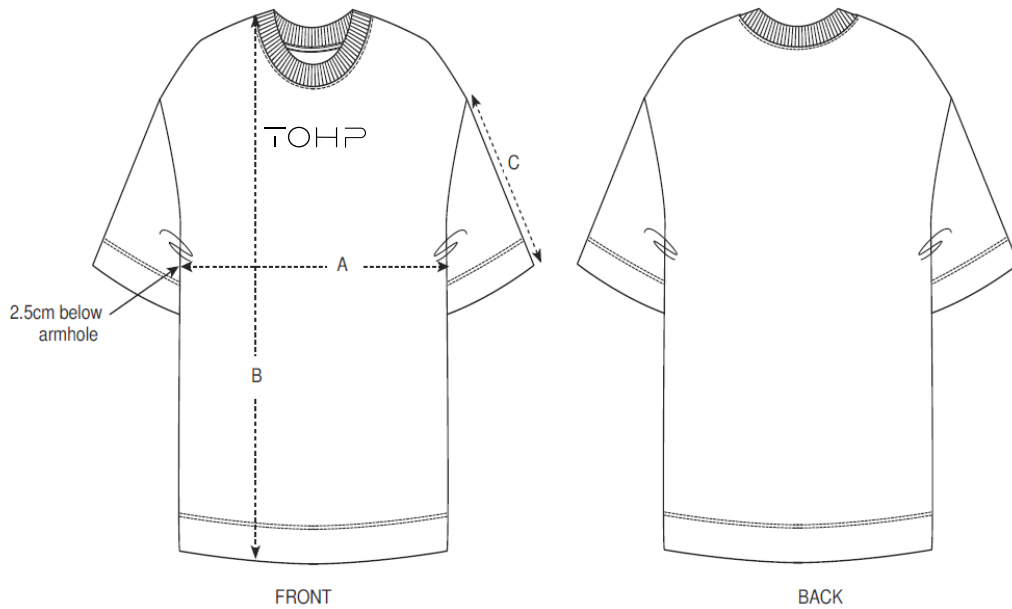

GUIDA ALLE TAGLIE

FELPE CON CAPPuccio

SIZES	XXS	XS	S	M	L	XL	XXL
A Half Chest	46.5	49	51.5	54	57	60	63
B Body Length	63	65	68	72	74	76	78
C Sleeve Length	60.5	61.5	64	65.5	67	68.5	70

OPUNTIA

SIZES	XXS	XS	S	M	L	XL
A Half Chest	45	47	50	53	56	59
B Body Length	64	66	69	72	74	76
C Sleeve Length	18.5	19	20	21	22	22

SEDUM

SIZES	XXS	XS	S	M	L	XL
A Half Chest	52	54.5	57	60	63	66
B Body Length	62	64	66	70	73	75
C Sleeve Length	11	11.5	12	14	16	17.5

T-FRING

SIZES	XS	S	M	L	XL
A Half Chest	50	52.5	55.5	58.5	61.5
B Body Length	60	62	64	66	67
C Sleeve Length	29	30	31	31	32

ECHEVERIA ELEGANS

SIZES	S	M	L	XL
A Half Chest	51	54	57	60
B Body Length	78	80	82	84
C Sleeve Length	21.5	21.5	22.5	22.5

T-MOON STARS

SIZES		S	M	L	XL
A	Half Chest	49	52	55	58
B	Body Length	69.5	71.5	73.5	75.5
C	Sleeve Length	20.5	20.5	21.5	21.5

SAGUARO

SIZES		XS	S	M	L	XL
A	Half Chest	51.5	54.5	57.5	60.5	63.5
B	Body Length	64	67.5	71	73	75
C	Sleeve Length	21	22	23	24	24

T-SHIRT DONNA

SIZES		XS	S	M	L
A	Half Chest	42	44.5	47.5	50.5
B	Body Length	62	64	66	68
C	Sleeve Length	16	16	17	17