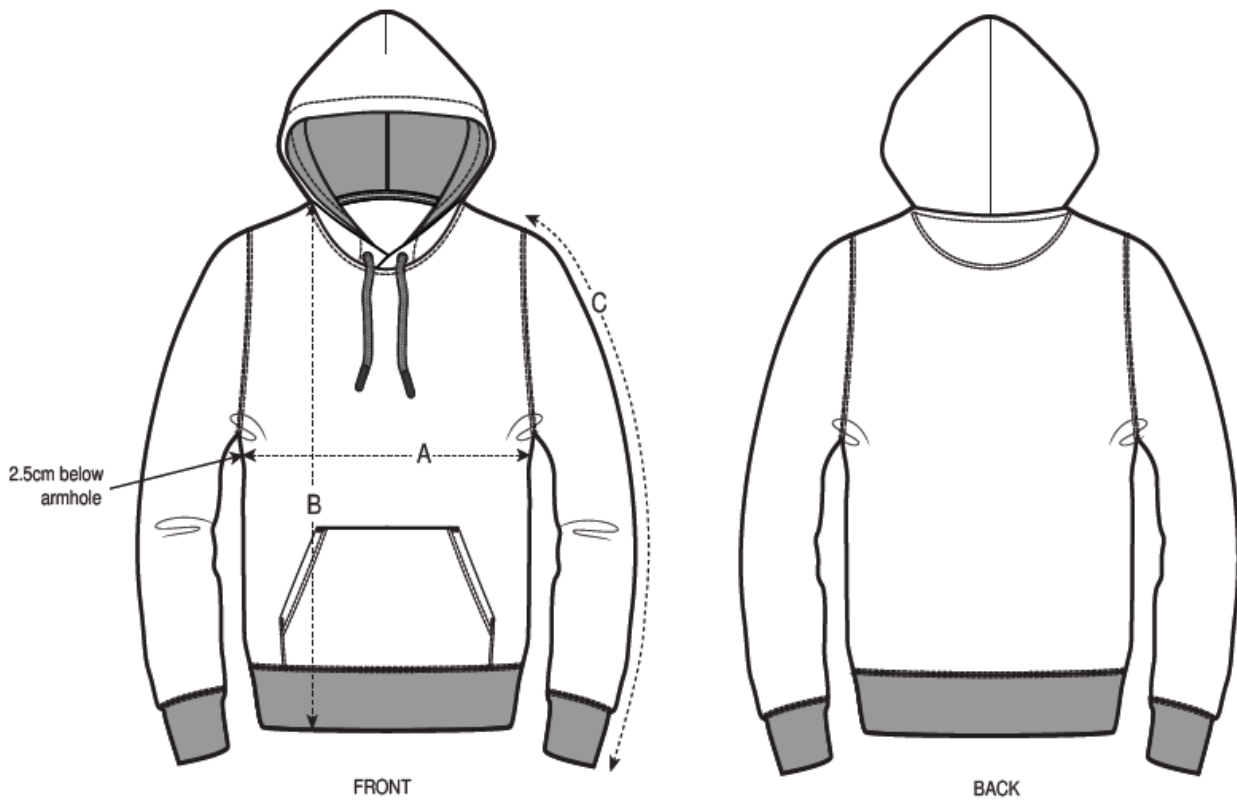

GUIDA ALLE TAGLIE

FELPE CON CAPPuccio

SIZES	XXS	XS	S	M	L	XL	XXL
A Half Chest	46.5	49	51.5	54	57	60	63
B Body Length	63	65	68	72	74	76	78
C Sleeve Length	60.5	61.5	64	65.5	67	68.5	70

OPUNTIA

SIZES	XXS	XS	S	M	L	XL
A Half Chest	45	47	50	53	56	59
B Body Length	64	66	69	72	74	76
C Sleeve Length	18.5	19	20	21	22	22

SEDUM

SIZES	XXS	XS	S	M	L	XL
A Half Chest	52	54.5	57	60	63	66
B Body Length	62	64	66	70	73	75
C Sleeve Length	11	11.5	12	14	16	17.5

T-FRING

SIZES	XS	S	M	L	XL
A Half Chest	50	52.5	55.5	58.5	61.5
B Body Length	60	62	64	66	67
C Sleeve Length	29	30	31	31	32

ECHEVERIA ELEGANS

SIZES	S	M	L	XL
A Half Chest	51	54	57	60
B Body Length	78	80	82	84
C Sleeve Length	21.5	21.5	22.5	22.5

T-MOON STARS

SIZES		S	M	L	XL
A	Half Chest	49	52	55	58
B	Body Length	69.5	71.5	73.5	75.5
C	Sleeve Length	20.5	20.5	21.5	21.5

SAGUARO

SIZES		XS	S	M	L	XL
A	Half Chest	51.5	54.5	57.5	60.5	63.5
B	Body Length	64	67.5	71	73	75
C	Sleeve Length	21	22	23	24	24

T-SHIRT DONNA

SIZES		XS	S	M	L
A	Half Chest	42	44.5	47.5	50.5
B	Body Length	62	64	66	68
C	Sleeve Length	16	16	17	17