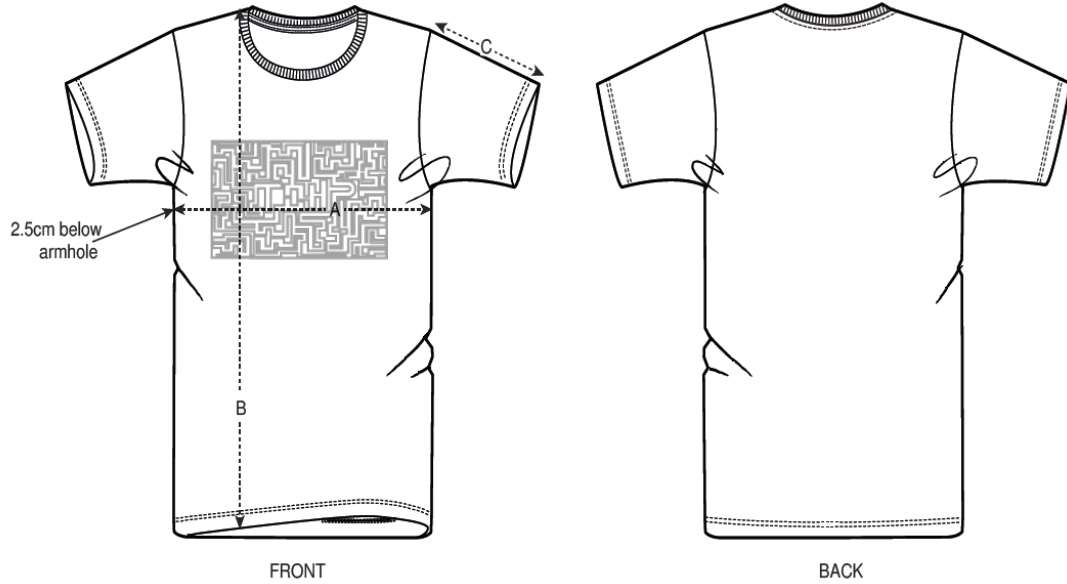

GUIDA ALLE TAGLIE

FELPE CON CAPPuccio

SIZES	XXS	XS	S	M	L	XL	XXL
A Half Chest	46.5	49	51.5	54	57	60	63
B Body Length	63	65	68	72	74	76	78
C Sleeve Length	60.5	61.5	64	65.5	67	68.5	70

OPUNTIA

SIZES	XXS	XS	S	M	L	XL
A Half Chest	45	47	50	53	56	59
B Body Length	64	66	69	72	74	76
C Sleeve Length	18.5	19	20	21	22	22

SEDUM

SIZES	XXS	XS	S	M	L	XL
A Half Chest	52	54.5	57	60	63	66
B Body Length	62	64	66	70	73	75
C Sleeve Length	11	11.5	12	14	16	17.5

T-FRING

SIZES	XS	S	M	L	XL
A Half Chest	50	52.5	55.5	58.5	61.5
B Body Length	60	62	64	66	67
C Sleeve Length	29	30	31	31	32

ECHEVERIA ELEGANS

SIZES	S	M	L	XL
A Half Chest	51	54	57	60
B Body Length	78	80	82	84
C Sleeve Length	21.5	21.5	22.5	22.5

T-MOON STARS

SIZES		S	M	L	XL
A	Half Chest	49	52	55	58
B	Body Length	69.5	71.5	73.5	75.5
C	Sleeve Length	20.5	20.5	21.5	21.5

SAGUARO

SIZES		XS	S	M	L	XL
A	Half Chest	51.5	54.5	57.5	60.5	63.5
B	Body Length	64	67.5	71	73	75
C	Sleeve Length	21	22	23	24	24

T-SHIRT DONNA

SIZES		XS	S	M	L
A	Half Chest	42	44.5	47.5	50.5
B	Body Length	62	64	66	68
C	Sleeve Length	16	16	17	17