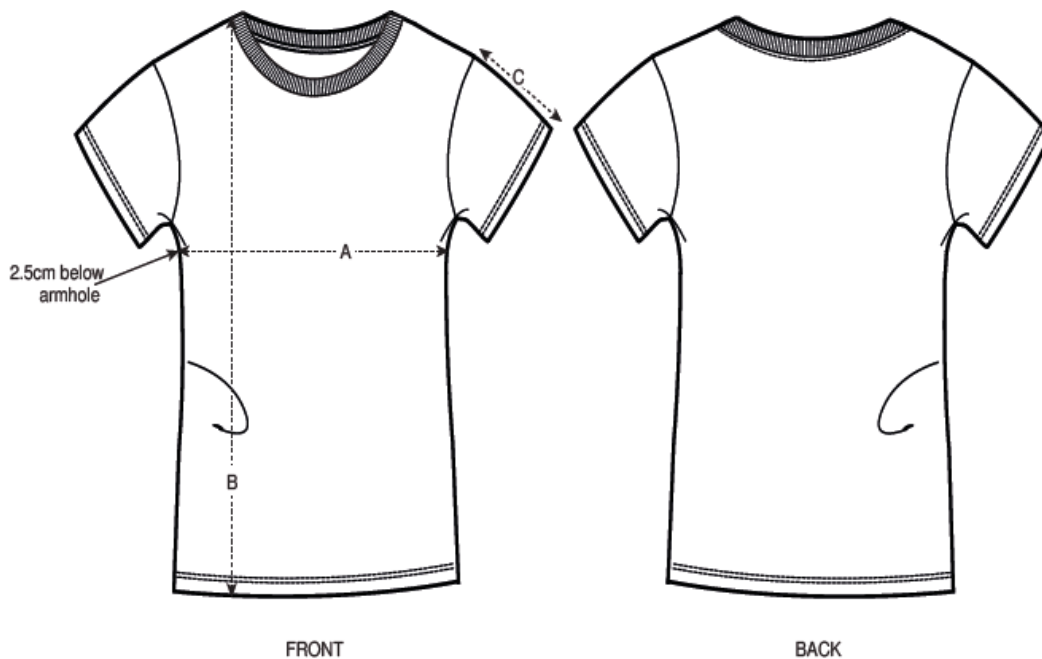

SEDUM

SIZES	XXS	XS	S	M	L	XL
A Half Chest	52	54.5	57	60	63	66
B Body Length	62	64	66	70	73	75
C Sleeve Length	11	11.5	12	14	16	17.5

T-FRING

SIZES	XS	S	M	L	XL
A Half Chest	50	52.5	55.5	58.5	61.5
B Body Length	60	62	64	66	67
C Sleeve Length	29	30	31	31	32

ECHEVERIA ELEGANS

SIZES	S	M	L	XL
A Half Chest	51	54	57	60
B Body Length	78	80	82	84
C Sleeve Length	21.5	21.5	22.5	22.5

T-MOON STARS

SIZES		S	M	L	XL
A	Half Chest	49	52	55	58
B	Body Length	69.5	71.5	73.5	75.5
C	Sleeve Length	20.5	20.5	21.5	21.5

SAGUARO

SIZES		XS	S	M	L	XL
A	Half Chest	51.5	54.5	57.5	60.5	63.5
B	Body Length	64	67.5	71	73	75
C	Sleeve Length	21	22	23	24	24

T-SHIRT DONNA

SIZES		XS	S	M	L
A	Half Chest	42	44.5	47.5	50.5
B	Body Length	62	64	66	68
C	Sleeve Length	16	16	17	17