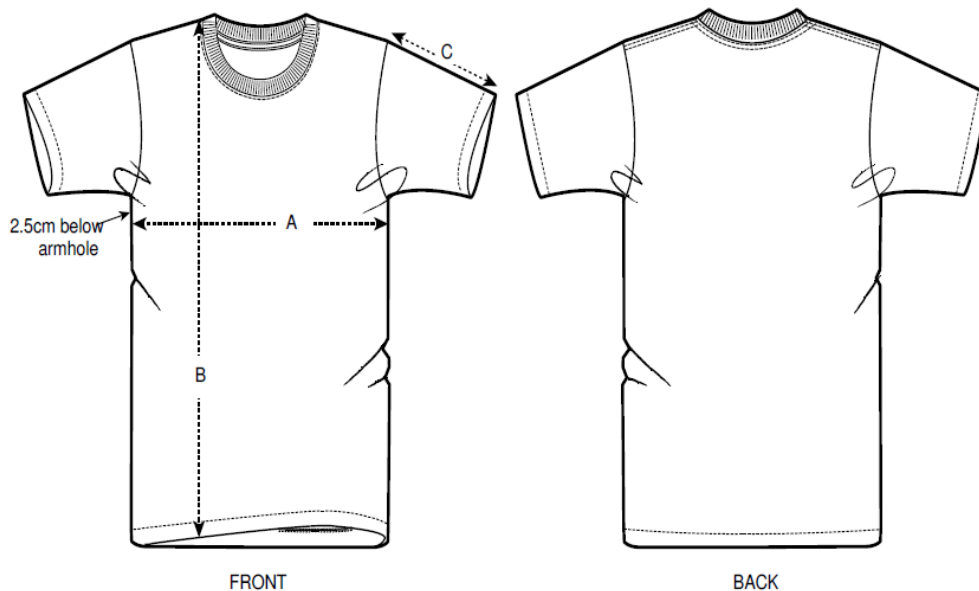

GUIDA ALLE TAGLIE

FELPE CON CAPPuccio

SIZES	XXS	XS	S	M	L	XL	XXL
A Half Chest	46.5	49	51.5	54	57	60	63
B Body Length	63	65	68	72	74	76	78
C Sleeve Length	60.5	61.5	64	65.5	67	68.5	70

OPUNTIA

SIZES	XXS	XS	S	M	L	XL
A Half Chest	45	47	50	53	56	59
B Body Length	64	66	69	72	74	76
C Sleeve Length	18.5	19	20	21	22	22

SEDUM

SIZES	XXS	XS	S	M	L	XL
A Half Chest	52	54.5	57	60	63	66
B Body Length	62	64	66	70	73	75
C Sleeve Length	11	11.5	12	14	16	17.5

T-FRING

SIZES	XS	S	M	L	XL
A Half Chest	50	52.5	55.5	58.5	61.5
B Body Length	60	62	64	66	67
C Sleeve Length	29	30	31	31	32

ECHEVERIA ELEGANS

SIZES	S	M	L	XL
A Half Chest	51	54	57	60
B Body Length	78	80	82	84
C Sleeve Length	21.5	21.5	22.5	22.5

T-MOON STARS

SIZES		S	M	L	XL
A	Half Chest	49	52	55	58
B	Body Length	69.5	71.5	73.5	75.5
C	Sleeve Length	20.5	20.5	21.5	21.5

SAGUARO

SIZES		XS	S	M	L	XL
A	Half Chest	51.5	54.5	57.5	60.5	63.5
B	Body Length	64	67.5	71	73	75
C	Sleeve Length	21	22	23	24	24

T-SHIRT DONNA

SIZES		XS	S	M	L
A	Half Chest	42	44.5	47.5	50.5
B	Body Length	62	64	66	68
C	Sleeve Length	16	16	17	17